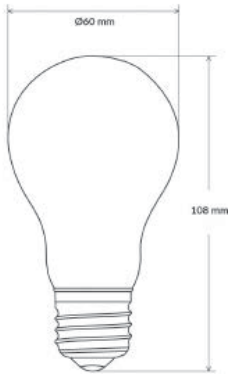

E27 Smart RGB+TW - Casambi Controlled E27 LED Bulb

Description

E27 Smart RGB+TW is a Wireless Casambi Controller E27 Tuneable White LED with RGB Bulb. The new LED lamp brings innovative functions into any conventional light with the most common standard E27 screw socket, E27 Smart RGB+TW delivering high colour rendering index of 90 Ra. E27 Smart RGB+TW is completely retrofit. Just screw in the bulb and use it, easy installation and no electrical adjustments.

Cap Type	E27
Average Life Time	25000 hours
Control	Wireless by Casambi App
IP	50
Diameter	60mm
Heigh	107mm

NOTES:

We reserve the right to change specifications without prior notification.