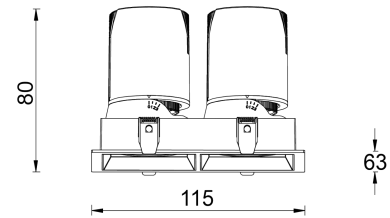

DL02 Series LED Down Light

HYR-DL02055P (DAC)

.mm

Product description

LED down light 6W*2
High CRI, Tunable white 2700K-6500K CRI90
Beam angle 15/24/36/50 degree
Indoor lighting