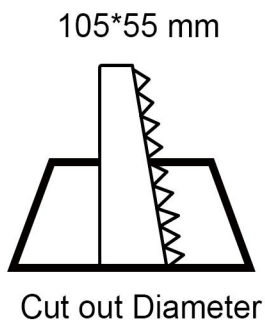

Mounting Type

Recessed type

General

Model NO.: HYR-DL02055P (DAC)

Color of finishing: White/Black

IP Rating: IP20

Luminous flux(±10%): 2700K CRI>Ra90, 600lm

3000K CRI>Ra90, 700lm

4000K CRI>Ra90, 760lm

5000K CRI>Ra80, 800lm

LED

CCT&CRI: Tunable white 2700K-6500K CRI>Ra90

Initial MacAdam: ≤3 SDCM

LED Brand: LEDTEEN

Optical

Optic material: PC lens

Beam angle: 15°/24°/36°/50°

Electrical

Dimming method: DALI

Dimming range: 0.1~100%

LED driver brand: CE

Input voltage: 220~240V~50/60Hz

Load wattage: 6W*2

Power factor: >0.5

Working temperature: -20~40°C

Protection: Class II

Physical

Diameter: L115*W63mm

Height: 80mm

Housing material: aluminium

Finishing: powder coated

Package: 30PCS (19kg/CTN) 47.5*30*42.5 CM V15.6