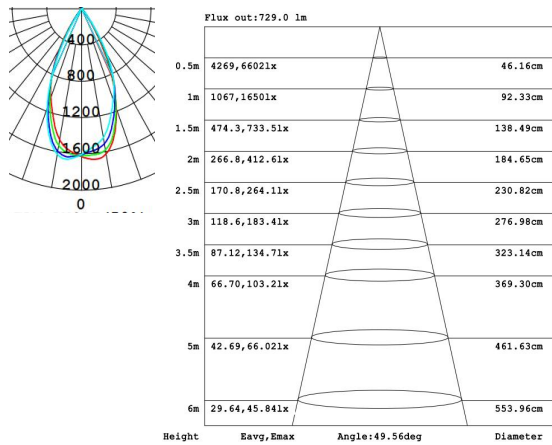

Light distributions

DL02 2*6W 4000K Ra90 50D

● For other options or original test report, please contact our sales team.

All technical data is subject to industry-standard tolerances.

HYRWELL LIGHT CO., LIMITED

Address: 3F, F-Building, Zhixuanhan Industria park, Bao'an, Shenzhen 518108, China

Tel: +0086-755-29401458 Mob: +0086-186 8893 8813

Email: info@hyrwell.com Web: www.hyrwell.com

Edition: 11/2023