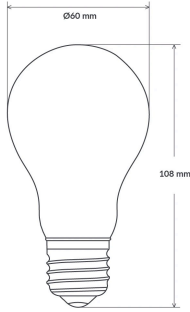

E27 Smart White - Casambi Controlled E27 LED Bulb

Description

E27 Smart White is a Wireless Casambi Controller E27 Tuneable White LED Bulb. The new LED lamp brings innovative functions into any conventional light with the most common standard E27 screw socket, E27 Smart White delivering high colour rendering index of 90 Ra. E27 Smart White is completely retrofit. Just screw in the bulb and use it, easy installation and no electrical adjustments.

Control

E27 Smart White is working with Casambi wireless control by Smartphone and the Free Casambi App

Base

Standard E27 base, 100-240VAC

Properties

Light Source	LED
CRI	>90
CCT Range	2200-6500K
Flicker Free	YES
Power	8w
Lumen	640lm
Input Voltage	100-240VAC 50/60Hz

Cap Type	E27
Average Life Time	25000 hours
Control	Wireless by Casambi App
IP	50
Diameter	60mm
Height	107mm

NOTES:

We reserve the right to change specifications without prior notification.