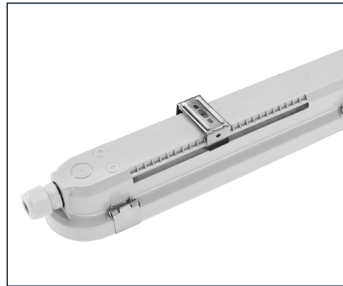

PRODUCT DETAILS

Detail 2

PHOTOMETRIC SPECIFICATIONS

LED Waterproof Hermes IP66 35W 1200 4000K

Distance [m]	Cone Diameter [m]	Beam Diameter [m]	Beam Angle [°]	Illuminance [lx]
0.5	1.73	1.28	81°	6143
			88°	388
			91°	724
1.0	2.45	2.55	81°	1536
			88°	87
			91°	181
1.5	5.18	3.83	81°	683
			88°	48
			91°	80
2.0	6.90	5.10	81°	354
			88°	34
			91°	46
2.5	8.63	6.38	81°	248
			88°	18
			91°	29
3.0	10.35	7.65	81°	171
			88°	11
			91°	17

LED Waterproof Hermes IP66 42W 1500 4000K

Distance [m]	Cone Diameter [m]	Beam Diameter [m]	Beam Angle [°]	Illuminance [lx]
0.5	1.59	1.25	81°	7853
			88°	884
			91°	1677
1.0	2.19	2.50	81°	1891
			88°	148
			91°	322
1.5	4.78	3.74	81°	840
			88°	66
			91°	103
2.0	6.38	4.99	81°	475
			88°	34
			91°	58
2.5	7.97	6.24	81°	303
			88°	22
			91°	37
3.0	9.56	7.49	81°	215
			88°	16
			91°	26