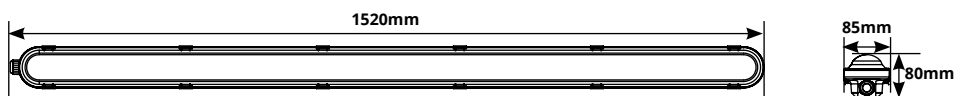

LED Waterproof Hermes IP66 42W 1500

PRAGMALUX

All rights reserved. Pragmalux - PDL Lighting Group B.V. retains the right to modify product specifications without any prior notice or obligation and does not assume any liability for any consequences of using this document. Subject to errors and printing errors. Luminous flux tolerance: +/- 10%. Power consumption tolerance: +/- 10%.