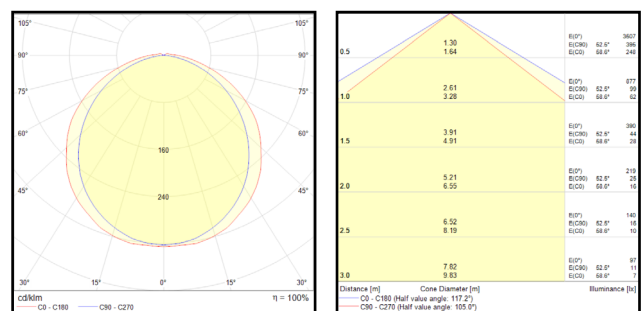

LED Waterproof Zeus IP66 36W 1500 4000K