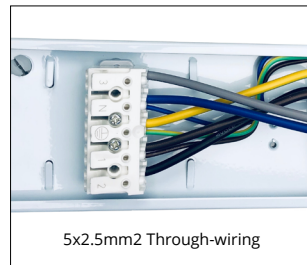

APPLICATIONS

OPTIONS

SPECIFICATIONS

Item code	Description	W	lm	lm/W	Kelvin	CRI	Input current	Lifetime L80B10	Equivalent	Beam angle
4600727	LED Waterproof Zeus IP66 20W 600 4000K Incl. 5x2.5mm TW	20	2,600	130	4,000	≥80	0.1A	76,000	2x18W FL	120°
4600710	LED Waterproof Zeus IP66 20W 1200 4000K Incl. 5x2.5mm TW	20	2,600	130	4,000	≥80	0.1A	76,000	2x18W FL	120°
4600703	LED Waterproof Zeus IP66 36W 1200 4000K Incl. 5x2.5mm TW	36	4,680	130	4,000	≥80	0.17A	76,000	2x36W FL	120°
4600697	LED Waterproof Zeus IP66 36W 1500 4000K Incl. 5x2.5mm TW	36	4,680	130	4,000	≥80	0.17A	76,000	2x36W FL	120°
4600680	LED Waterproof Zeus IP66 54W 1500 4000K Incl. 5x2.5mm TW	54	7,020	130	4,000	≥80	0.25A	76,000	2x58W FL	120°
4600673	LED Waterproof Zeus IP66 65W 1500 4000K Incl. 5x2.5mm TW	65	8,450	130	4,000	≥80	0.3A	76,000	2x80W FL	120°