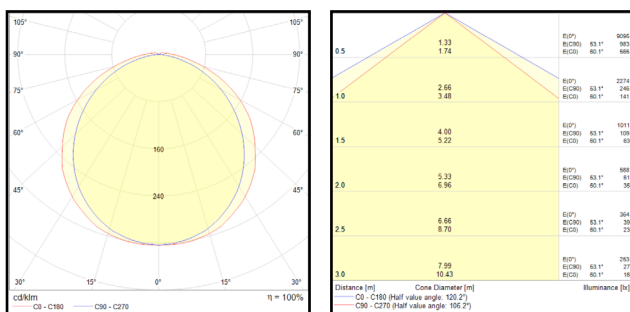

LED Waterproof Zeus IP66 54W 1500 4000K