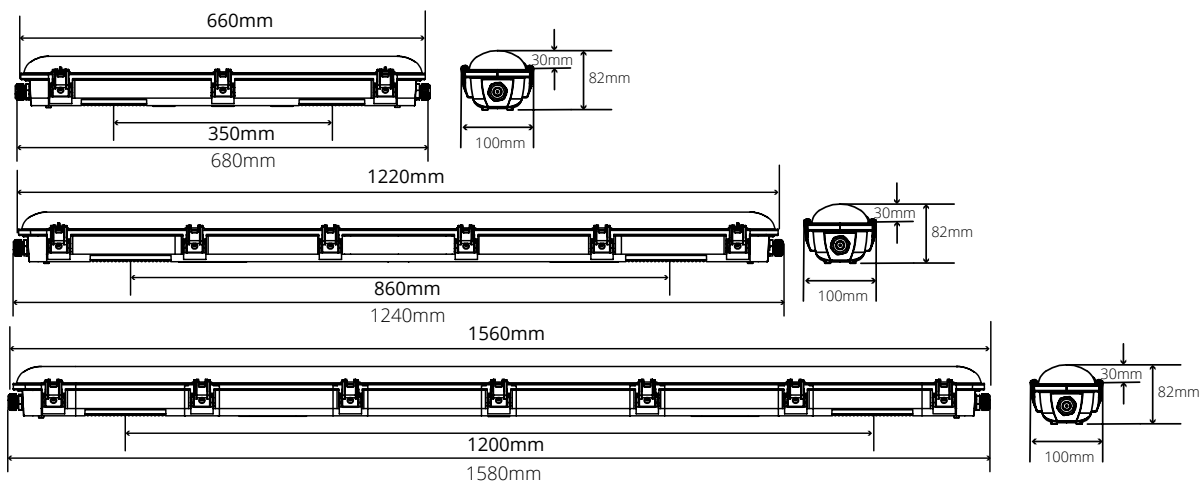

DIMENSIONS

PRAGMALUX

All rights reserved. Pragmalux - PDL Lighting Group B.V. retains the right to modify product specifications without any prior notice or obligation and does not assume any liability for any consequences of using this document. Subject to errors and printing errors. Luminous flux tolerance: +/- 10%. Power consumption tolerance: +/- 10%.