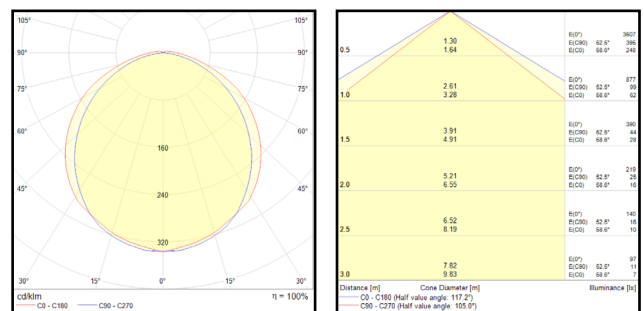

LED Waterproof Zeus IP66 20W 1200 4000K