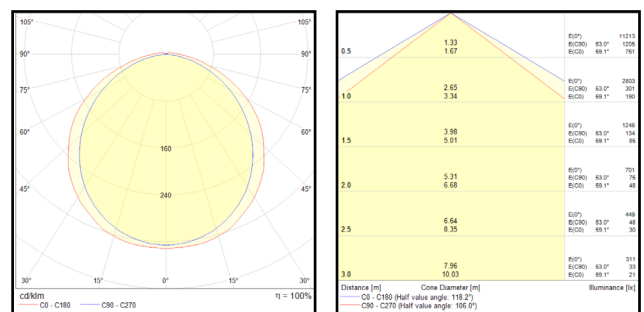

LED Waterproof Zeus IP66 65W 1500 4000K

PRAGMALUX

All rights reserved. PragmaLux - PDL Lighting Group B.V. retains the right to modify product specifications without any prior notice or obligation and does not assume any liability for any consequences of using this document. Subject to errors and printing errors. Luminous flux tolerance: +/- 10%. Power consumption tolerance: +/- 10%.

Version: August 2019