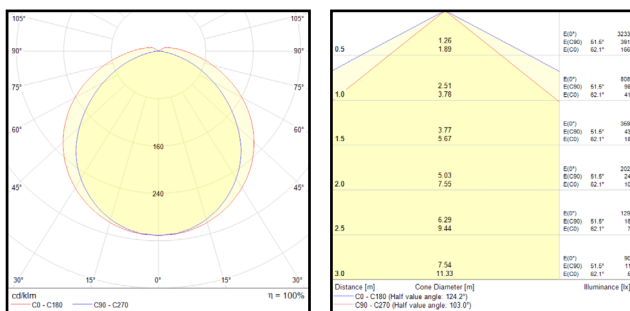

ACCESSORIES

PHOTOMETRIC SPECIFICATIONS

LED Waterproof Zeus IP66 20W 600 4000K