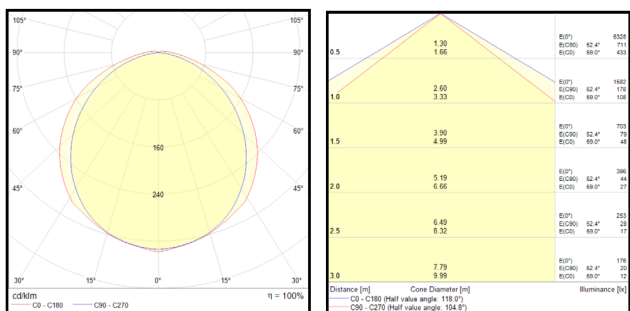

LED Waterproof Zeus IP66 36W 1200 4000K