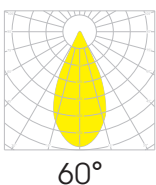

## General information

<b>Applications</b>	Panel light   Linear light   Recessed light   Surface light   Floor light
<b>Cap base</b>	GR6d
<b>Mounting method</b>	Press in   Press out
<b>Switch cycle</b>	50000 times
<b>Nominal life span</b>	50000 hours (L90B50)
<b>Operating temperature</b>	-20 - 35 °C
<b>Storage temperature</b>	-20 - 80 °C
<b>Housing material</b>	Aluminim
<b>Housing finish</b>	White   Black
<b>Approval</b>	RoHS, CE, VDE
<b>Colour temperature</b>	3000K   4000K   5000K   6000K
<b>Beam angle</b>	60°, UGR<16
<b>Rated luminous efficacy</b>	130 lm/W
<b>Colour Rendering Index</b>	>80
<b>Colour tolerance</b>	< 5 SDCM
<b>Dimmable</b>	Yes
<b>Operating mode</b>	Constant current
<b>Input frequency</b>	50/60 Hz
<b>Length</b>	0.6M   0.9M   1.2M   1.5M   1.8M   2.4M
<b>Max. luminous flux</b>	2860 lm   3900 lm   4550 lm   6500 lm   7800 lm   9100 lm
<b>Max. voltage</b>	24 V~48 V
<b>Max. current</b>	800mA   600mA   800mA   1100mA   1200mA   1600mA
<b>Max. wattage</b>	22 W   30 W   35 W   50 W   60 W   70 W
<b>Net length</b>	564 mm   864 mm   1164 mm   1464 mm   1764 mm   2364 mm
<b>Net width</b>	37.00 mm
<b>Net height</b>	37.40 mm
<b>Net weight</b>	0.3 kg   0.45 kg   0.6 kg   0.75 kg   0.9 kg   1.2 kg

## light distribution curve

UGR<19