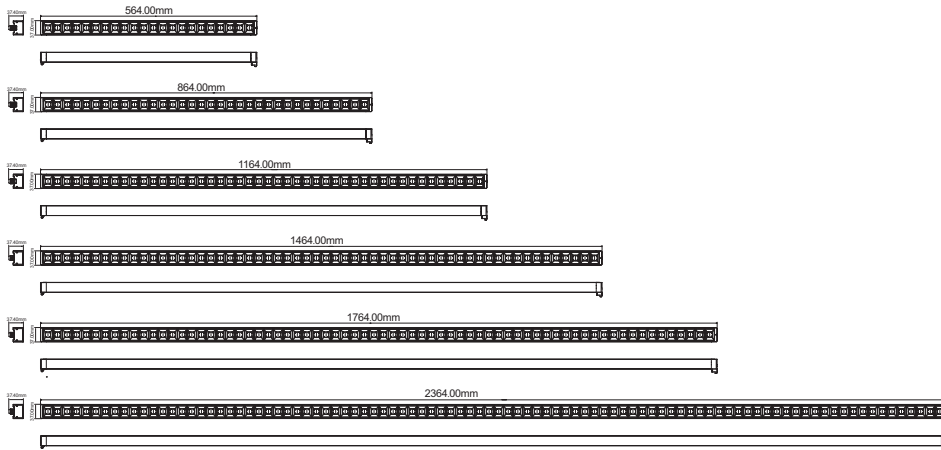

UGR<19

General information

Applications	Panel light | Linear light | Recessed light | Surface light | Floor light
Cap base	GR6d
Mounting method	Press in | Press out
Switch cycle	50000 times
Nominal life span	50000 hours (L90B10)
Operating temperature	-20 - 35 °C
Storage temperature	-20 - 80 °C
Housing material	Aluminum
Housing finish	White | Black
Approval	RoHS, CE, VDE
Colour temperature	3000K | 4000K | 5000K | 6000K
Beam angle	80°, UGR<19
Rated luminous efficacy	140 lm/W
Colour Rendering Index	>80
Colour tolerance	< 5 SDCM
Dimmable	Yes
Operating mode	Constant current
Input frequency	50/60 Hz
Length	0.6M | 0.9M | 1.2M | 1.5M | 1.8M | 2.4M
Max. luminous flux	3080 lm | 4200 lm | 4900 lm | 7000 lm | 8400 lm | 9800 lm
Max. voltage	24 V~48 V
Max. current	800mA | 600mA | 800mA | 1100mA | 1200mA | 1600mA
Max. wattage	22 W | 30 W | 35 W | 50 W | 60 W | 70 W
Net length	564 mm | 864 mm | 1164 mm | 1464 mm | 1764 mm | 2364 mm
Net width	37.00 mm
Net height	37.40 mm
Net weight	0.3 kg | 0.45 kg | 0.6 kg | 0.75 kg | 0.9 kg | 1.2 kg

light distribution curve

80°