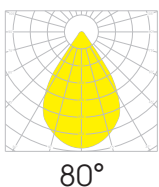

light distribution curve