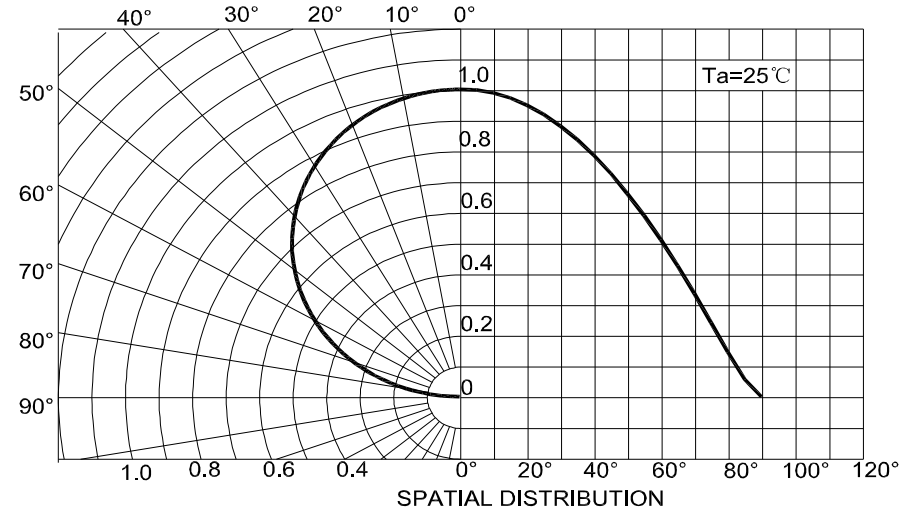

LED SOURCE

Typical optical characteristics curves

Radiation diagram

Forward Current VS. Relative Intensity

Ambient Temperature VS. Relative Intensity

PHOTOMETRIC TEST REPORT

64245 (30W, 1200mm)

DIMENSION