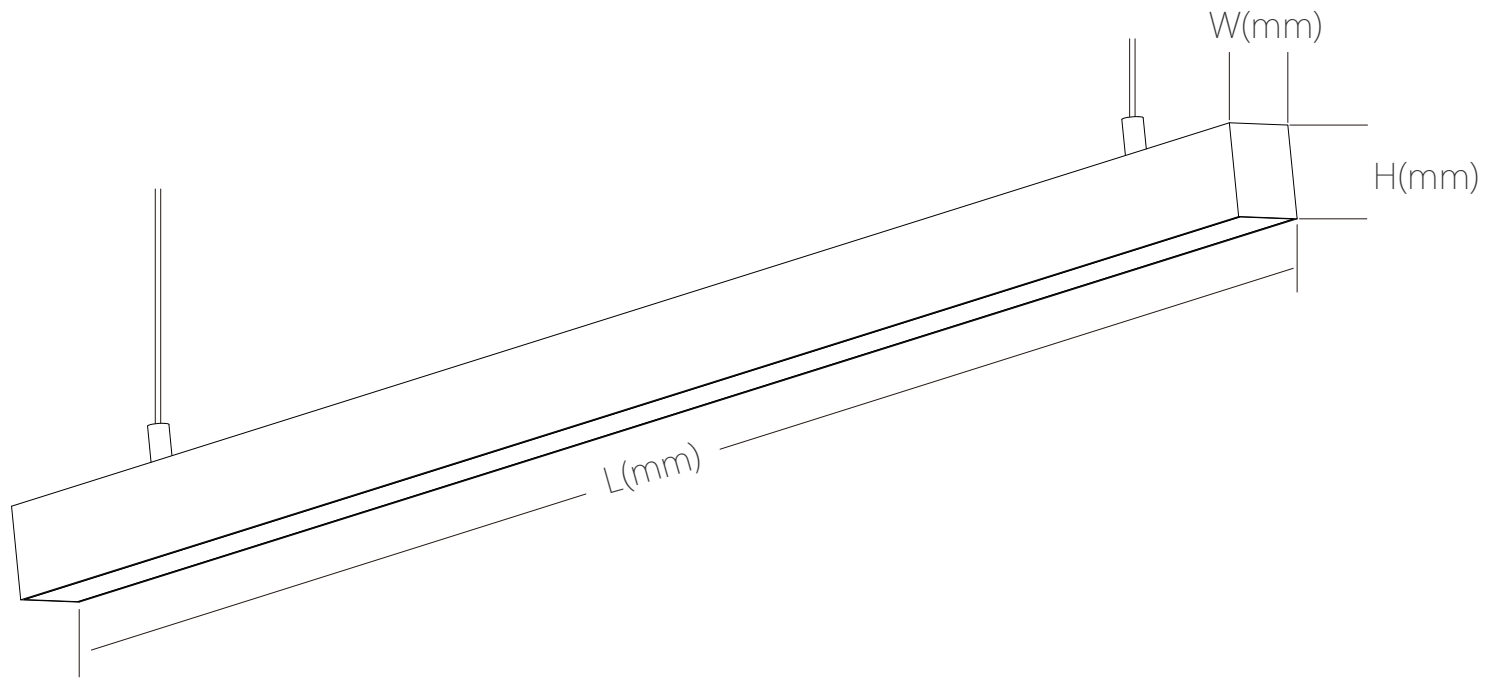

LED SOURCE

Typical optical characteristics curves

Radiation diagram

Forward Current VS. Relative Intensity

Ambient Temperature VS. Relative Intensity

PHOTOMETRIC TEST REPORT

64245 (30W, 1200mm)

DIMENSION