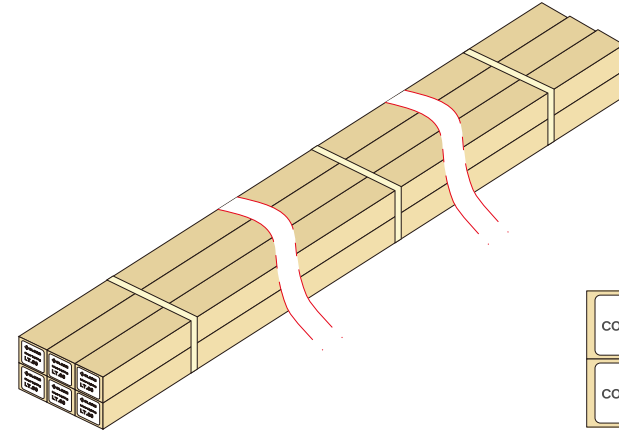

Packing diagram of 6 pieces

6 pieces/bundle

Length	Carton Dimension	N.W./CTN	G.W./CTN
2FT	64*22*14cm	12kg	18kg
3FT	94*22*14cm	15kg	21kg
4FT	124*22*14cm	18kg	24kg
5FT	154*22*14cm	24kg	33kg
6FT	184*22*14cm	30kg	39kg

Note: The package can be customized.