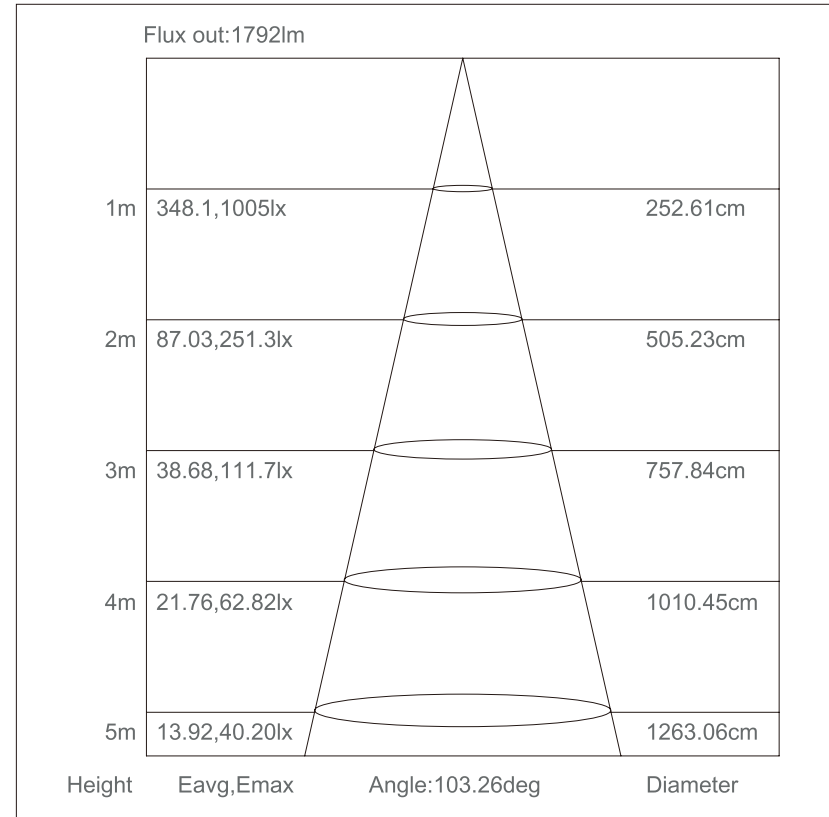

LED SOURCE

Typical optical characteristics curves

Radiation diagram

Forward Current VS. Relative Intensity

Ambient Temperature VS. Relative Intensity

PHOTOMETRIC TEST REPORT

64245 (30W, 1200mm)

DIMENSION

	2FT	3FT	4FT	5FT	6FT	W(mm)	H(mm)
L(mm)	600	900	1200	1500	1800	70	50

PACKAGE

Packing diagram of single piece

Length	Carton Dimension	N.W./CTN	G.W./CTN
2FT	62*72*52mm	2kg	2.8kg
3FT	92*72*52mm	2.5kg	3.6kg
4FT	122*72*52mm	3kg	4kg
5FT	152*72*52mm	4kg	5.2kg
6FT	182*72*52mm	5kg	6.4kg