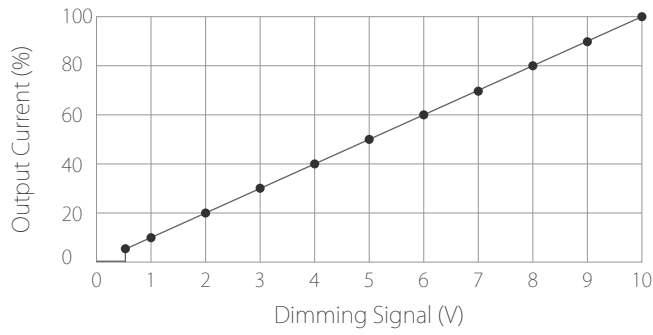

FUNCTION

- Motion sensor
- Daylight Sensor
- 0-10V Dimming

100% light output: 10V
0% light output: 0V

0-10V & Sensor Dimming System