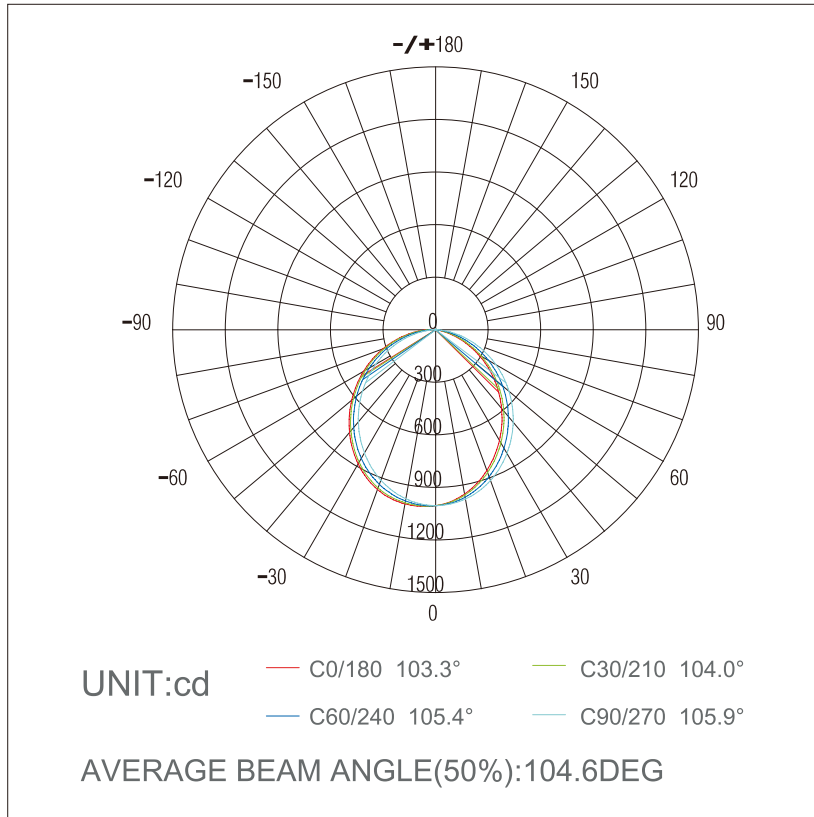

LED SOURCE

Typical optical characteristics curves

Radiation diagram

Forward Current VS. Relative Intensity

Ambient Temperature VS. Relative Intensity

PHOTOMETRIC TEST REPORT

64245 (30W, 1200mm)

DIMENSION