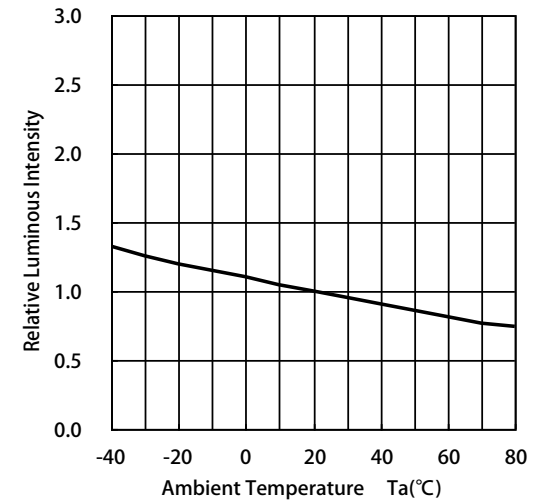

LED SOURCE

Typical optical characteristics curves

Radiation diagram

Forward Current VS. Relative Intensity

Ambient Temperature VS. Relative Intensity

PHOTOMETRIC TEST REPORT

64245 (30W, 1200mm)

DIMENSION