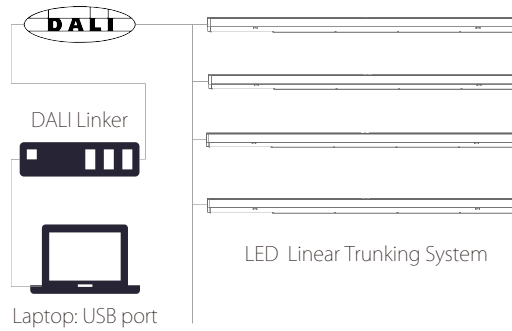

Ecofoss

phone +45 28 900 337
www.ecofoss.dk

LED 'SQUARE'

To Be Your Light Designer!

APPLICATION

LED LINE LIGHT: 7050

- Easy to Install because of modularization
- Seamless continual onnection
- 3 or 5 year warranty
- Flexible structure: Suspension, , Recessed, Surface Mounted
- Minimalist design for public area, satisfying your requirement for illumination and beauty.

School

Office

Home

Shop

FUNCTION

- Motion sensor
- Daylight Sensor
- 0-10V Dimming

100% light output: 10V
0% light output: 0V

0-10V & Sensor Dimming System