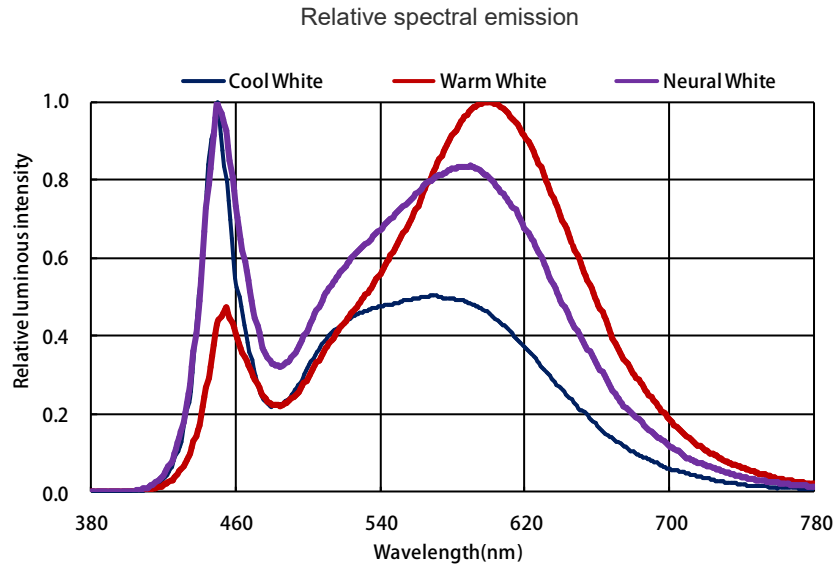

LED SOURCE

Typical optical characteristics curves

Radiation diagram

Forward Current VS. Relative Intensity

Ambient Temperature VS. Relative Intensity

PHOTOMETRIC TEST REPORT

64245 (30W, 1200mm)

DIMENSION