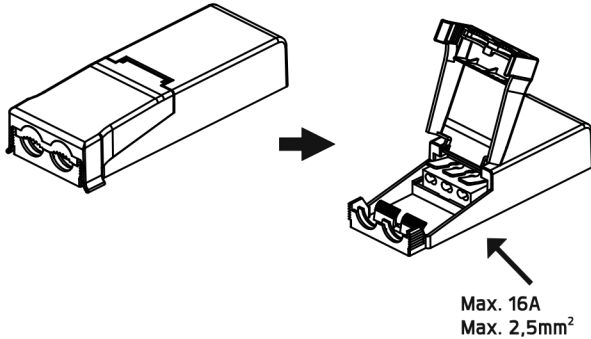

INSTRUCTION MANUAL

8W LED 220-240V/AC 50-60Hz

Model:62212 62210

CE IP44

EN:Included dimmable driver.

ALT : 1

EN: Minimum distance to flammable material in the beam direction.