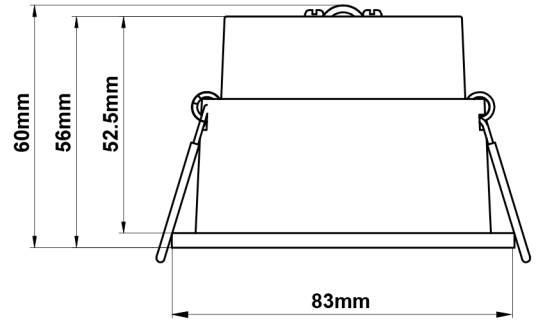

INSTRUCTION MANUAL

8W LED 220-240V/AC 50-60Hz

Model:62212 62210

CE IP44

EN:Included dimmable driver.

ALT : 1

EN: Minimum distance to flammable material in the beam direction.