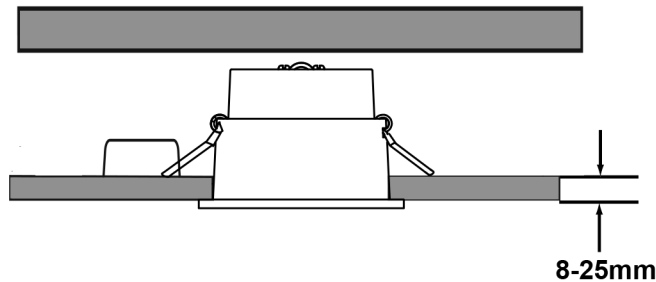

INSTRUCTION MANUAL

8W LED 220-240V/AC 50-60Hz

Model:62212 62210

CE IP44

EN:Included dimmable driver.

ALT : 1

EN: Minimum distance to flammable material in the beam direction.