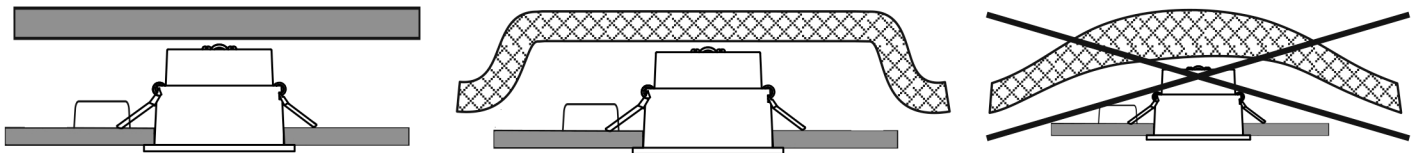

INSTRUCTION MANUAL

8W LED 220-240V/AC 50-60Hz

Model:62212 62210

CE IP44

EN:Included dimmable driver.

ALT : 1

EN: Minimum distance to flammable material in the beam direction.